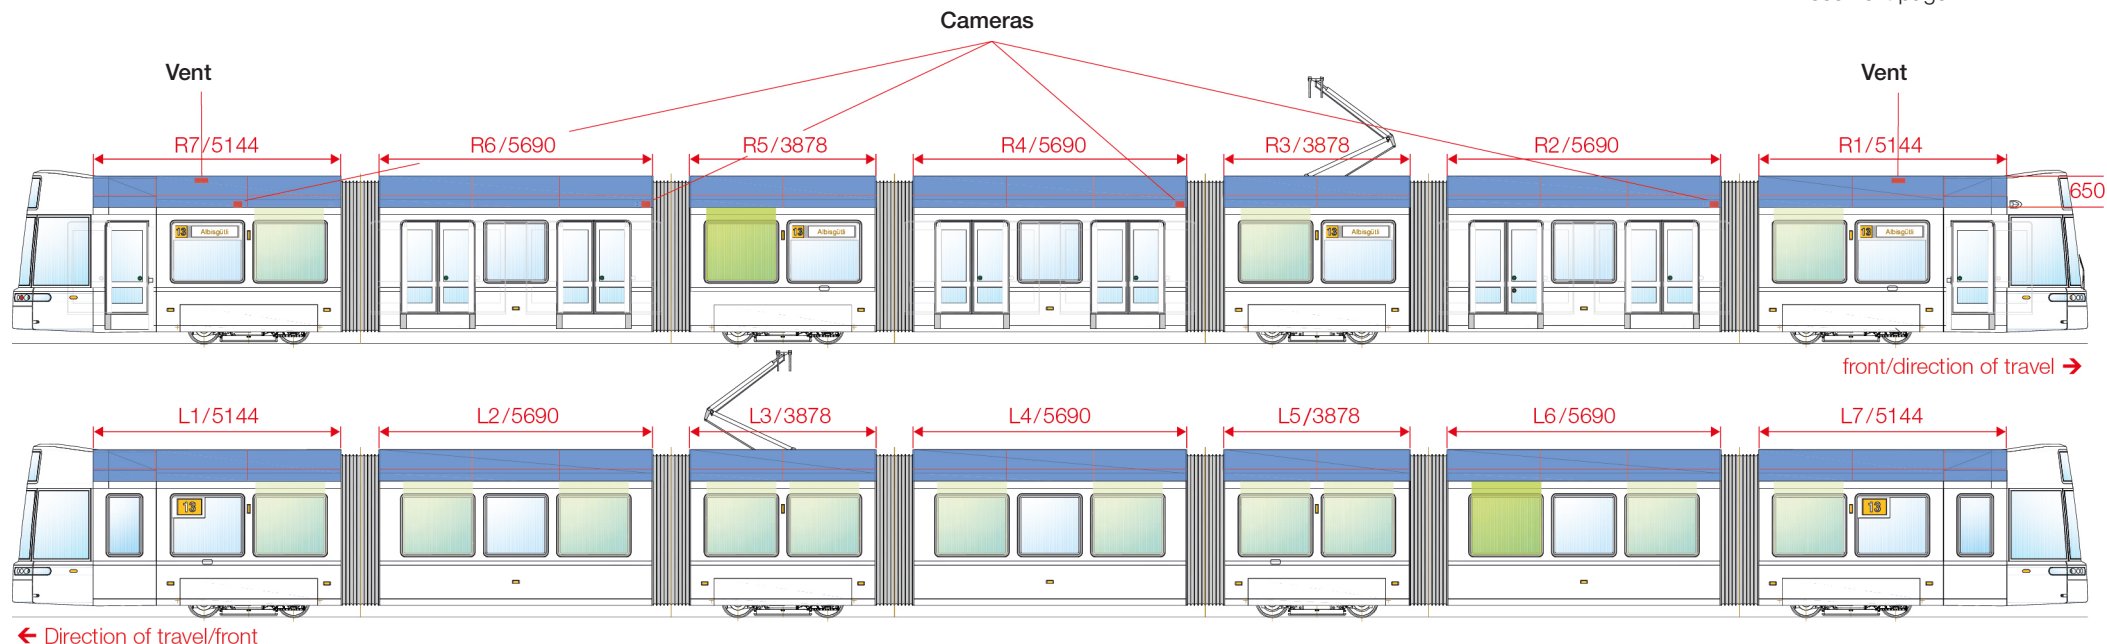

# Flexity X-Large

All measurements in millimetres

For exact measurements see next page.

## Tram roof

### Print data specifications

- Data 1:10 in Adobe Illustrator, InDesign or as a PDF
- Resolution: 100 dpi (converted 1:1) or greater
- No crop marks, etc.

	Visible surface	Print format incl. bleed
Cabs 1, 7	5144 × 650 mm	5190 × 656 mm
Cabs 2, 4, 6	5690 × 650 mm	5736 × 656 mm
Cabs 3, 5	3878 × 650 mm	3924 × 656 mm

**Only 1 moving poster per vehicle side.**  
**Only place on positions marked in green.**