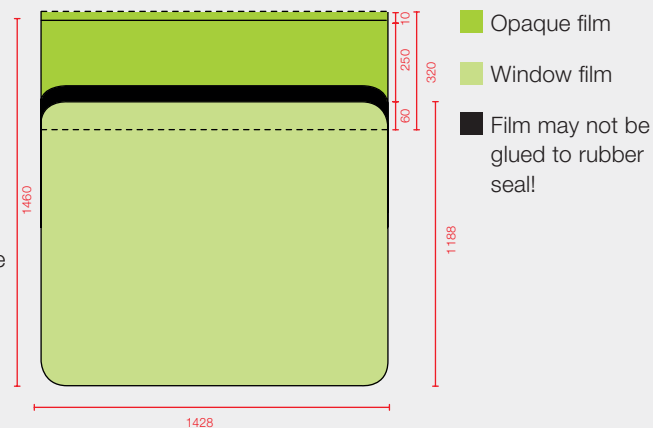

# Flexity X-Large

All measurements in millimetres

For exact measurements see next page.

### Print data specifications

- Data 1:10 in Adobe Illustrator, InDesign or as a PDF
- Resolution: 100 dpi (converted 1:1) or greater
- No crop marks, etc.

	Visible surface	Print format incl. bleed
Cabs 1, 7	5144 × 650 mm	5190 × 656 mm
Cabs 2, 4, 6	5690 × 650 mm	5736 × 656 mm
Cabs 3, 5	3878 × 650 mm	3924 × 656 mm

### Print data specifications

- Deliver data 1:1 in Adobe Illustrator or InDesign > format: 1428 × 1460mm
- Plus bleed on every side: 20mm
- Resolution: 100 dpi (converted 1:1) or greater
- Recommended minimum font size in the window film is 30mm

# Flexity X-Large

All measurements in millimetres