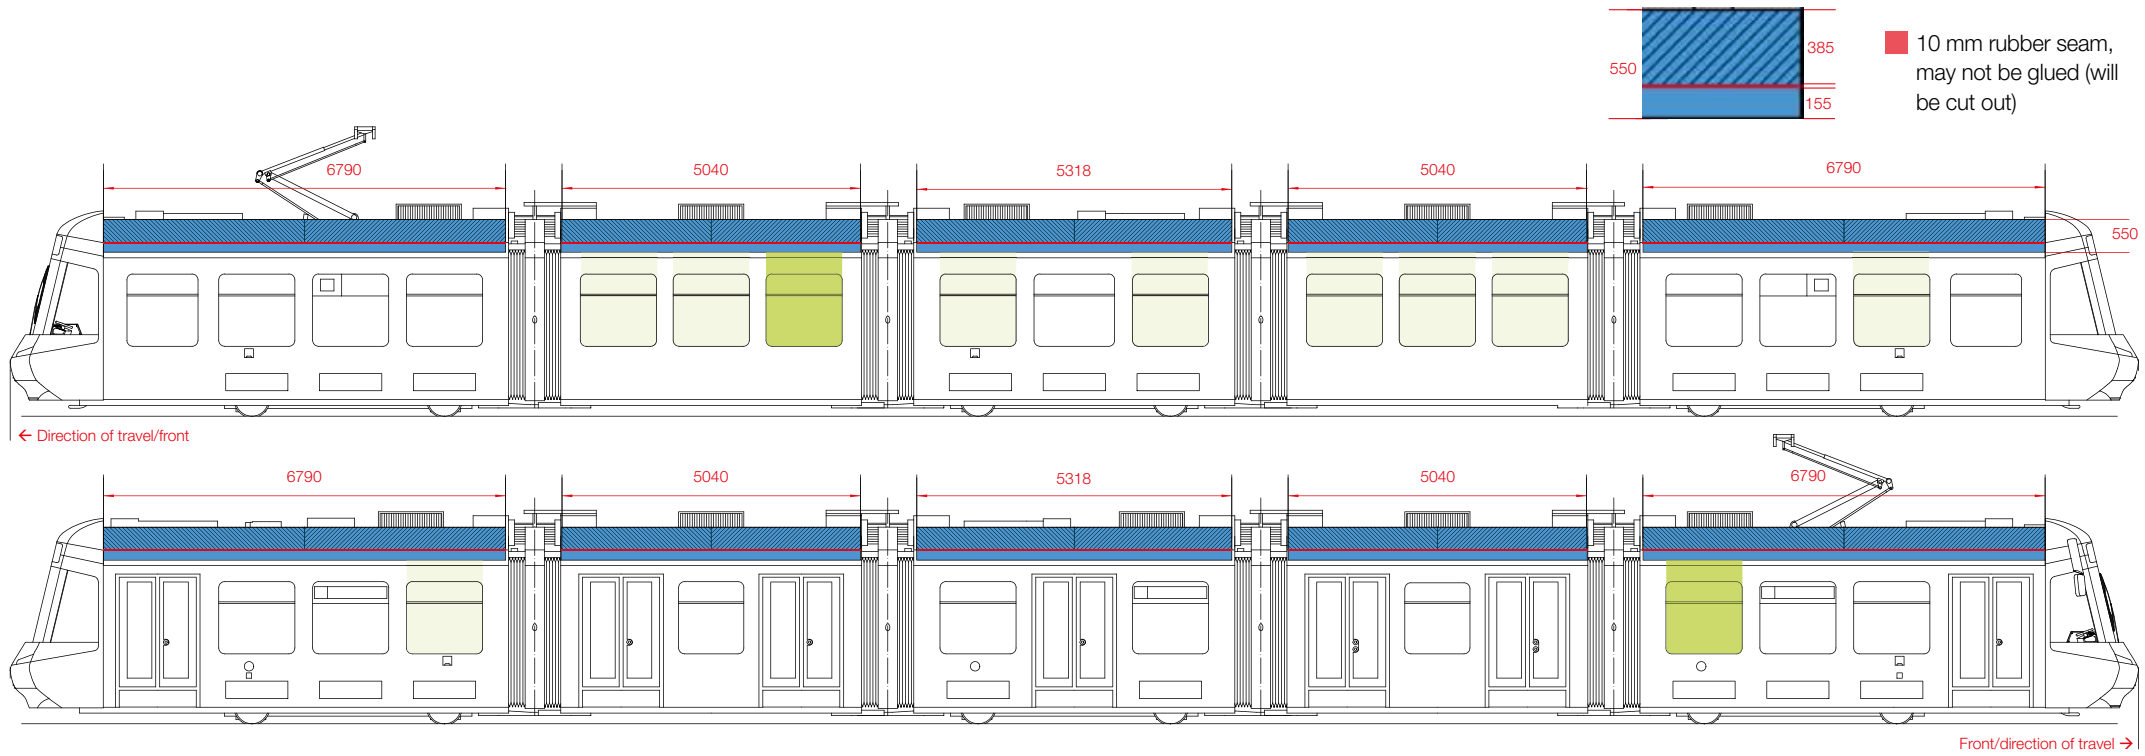

# Cobra X-Large

All measurements in millimetres

## Tram roof

### Print data specifications

- Data 1:2 to 1:10 in Adobe Illustrator, InDesign or as a PDF
- Resolution: 100 dpi (converted 1:1) or greater

	Visible surface	Print format incl. border
Cabs 1, 5	6790 × 550 mm	6830 × 570 mm
Cabs 2, 4	5040 × 550 mm	5080 × 570 mm
Cabs 3	5318 × 550 mm	5358 × 570 mm

## “Cobra” moving poster