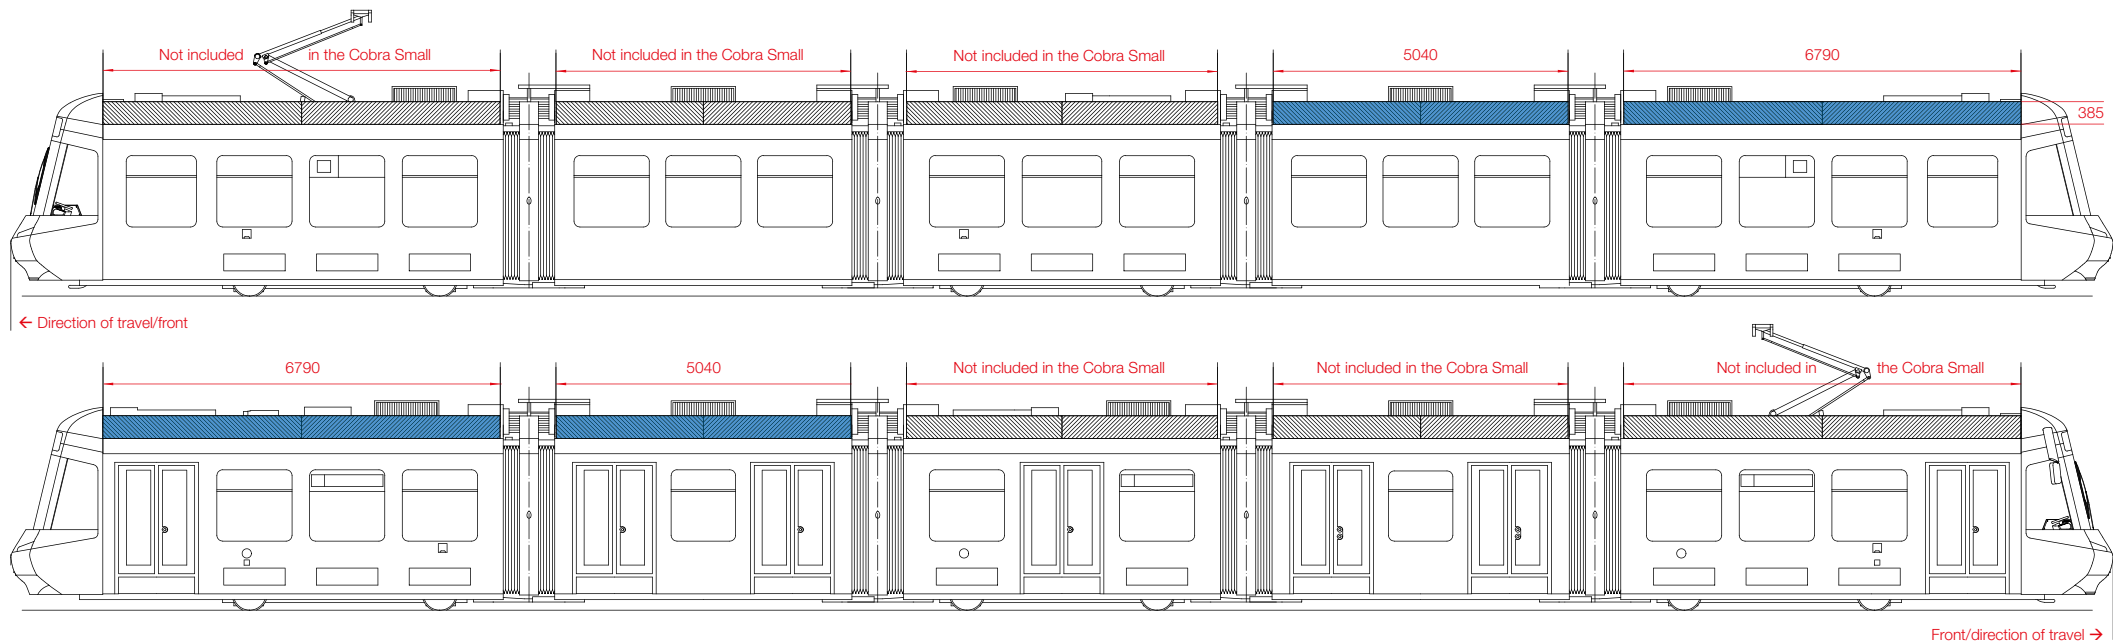

Cobra Small

All measurements in millimetres

Tram roof

Print data specifications

- Data 1:2 to 1:10 in Adobe Illustrator, InDesign or as a PDF
- Resolution: 100 dpi (converted 1:1) or greater

	Visible surface	Print format incl. border
Cabs 4	5040 × 385 mm	5080 × 405 mm
Cabs 5	6790 × 385 mm	6830 × 405 mm