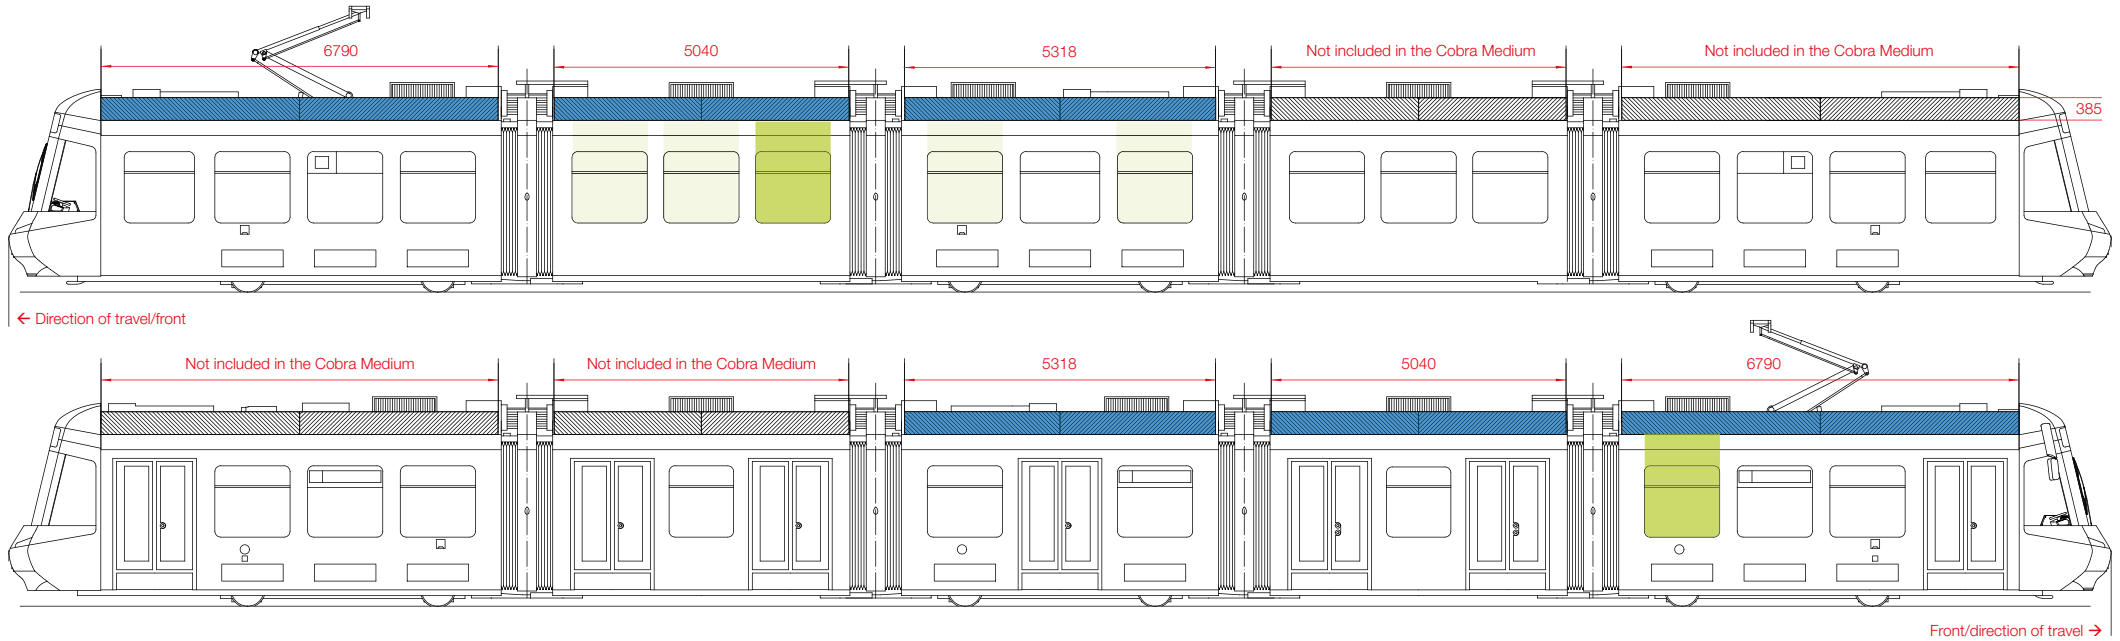

Cobra Medium

All measurements in millimetres

Tram roof

Print data specifications

- Data 1:2 to 1:10 in Adobe Illustrator, InDesign or as a PDF
- Resolution: 100 dpi (converted 1:1) or greater

	Visible surface	Print format incl. border
Cabs 1	6790 × 385 mm	6830 × 405 mm
Cabs 2	5040 × 385 mm	5080 × 405 mm
Cabs 3	5318 × 385 mm	5358 × 405 mm

“Cobra” moving poster

Print data specifications

- Deliver data 1:1 in Adobe Illustrator or InDesign > format: 1350 × 1770 mm
- Border on every side: 20 mm
- Resolution: 100 dpi (converted 1:1) or greater
- Recommended minimum font size in the window film is 30 mm.

Only 1 moving poster per vehicle side Placement to be determined upon consultation.