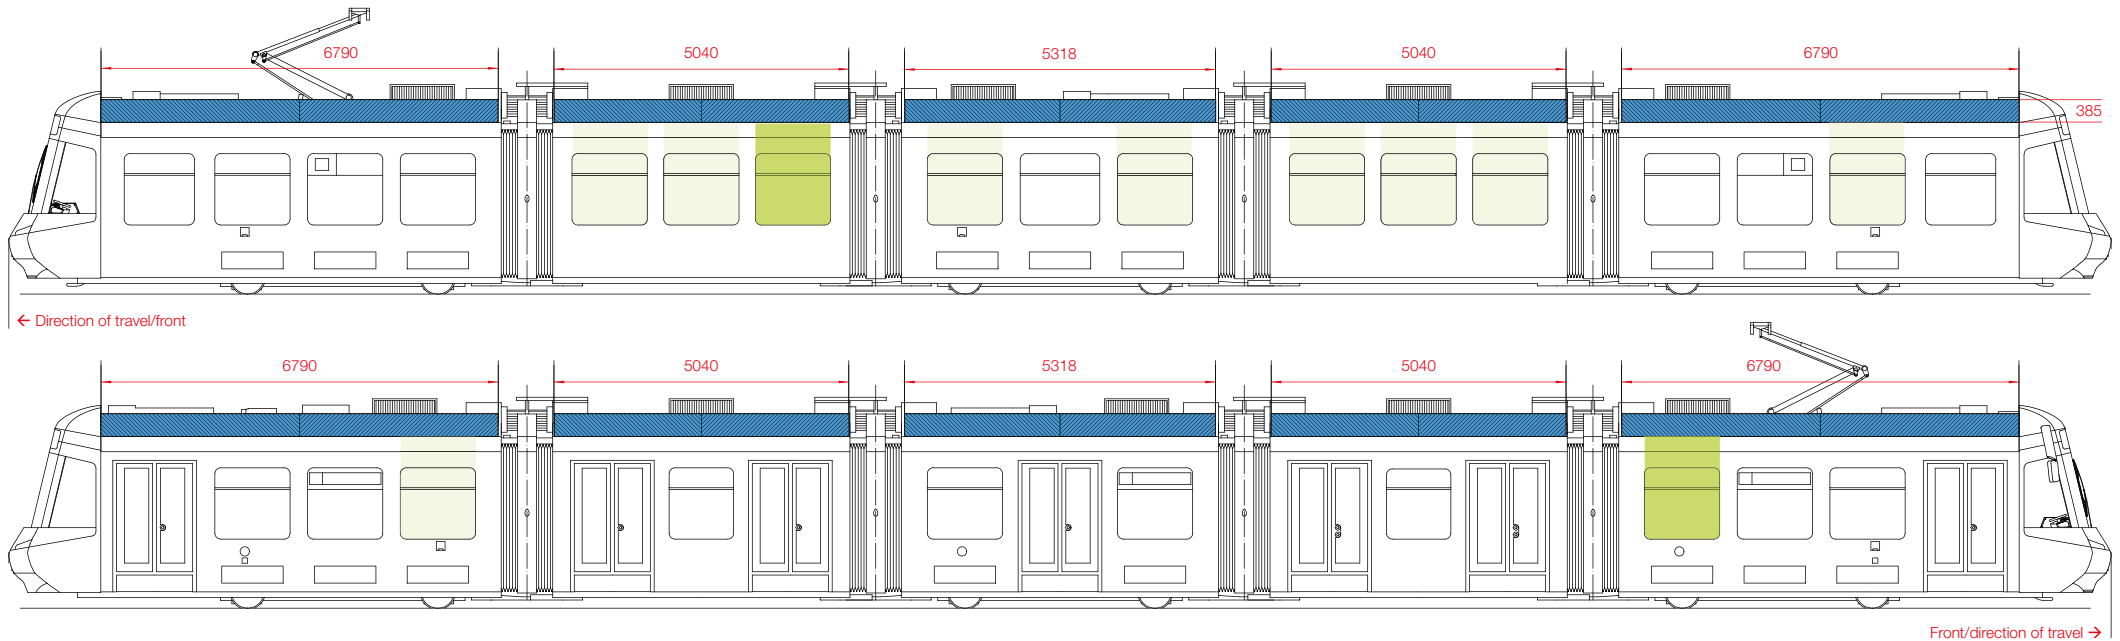

# Cobra Large

All measurements in millimetres

## Tram roof

## “Cobra” moving poster

**Only 1 moving poster per vehicle side Placement to be determined upon consultation.**