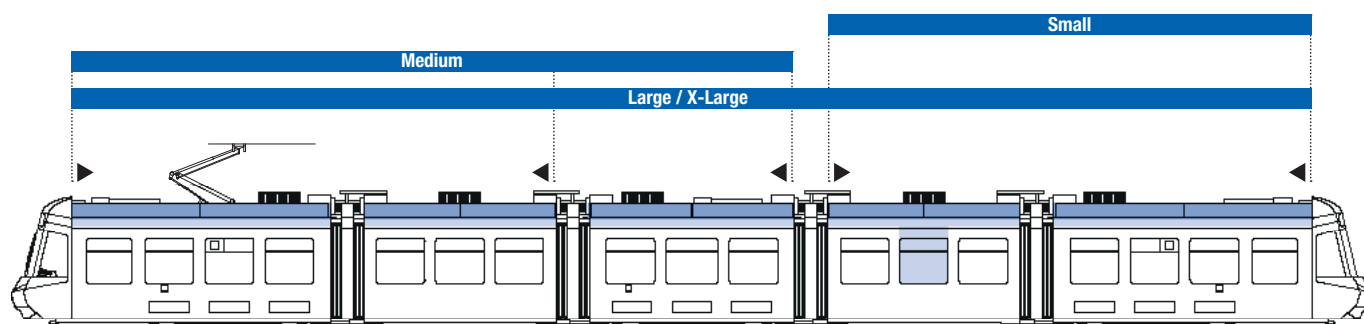

### Formats

Small	1188 × 38.5 cm / side
Medium	1715 × 38.5 cm / side
Large	2899 × 38.5 cm / side
X-Large	2899 × 55 cm / side
Moving Poster	116.5 × 170 cm / side

Two-sided rooftop display

Panel type	3 months	6 months	12 months
Small	5,000.–	7,990.–	12,200.–
Medium	6,780.–	10,850.–	16,540.–
Large	10,700.–	17,120.–	26,110.–
X-Large	13,770.–	22,030.–	33,600.–
Medium, incl. Moving Poster	11,780.–	20,650.–	34,940.–
Large, incl. Moving Poster	15,700.–	26,920.–	44,510.–
X-Large, incl. Moving Poster	18,770.–	31,830.–	52,000.–