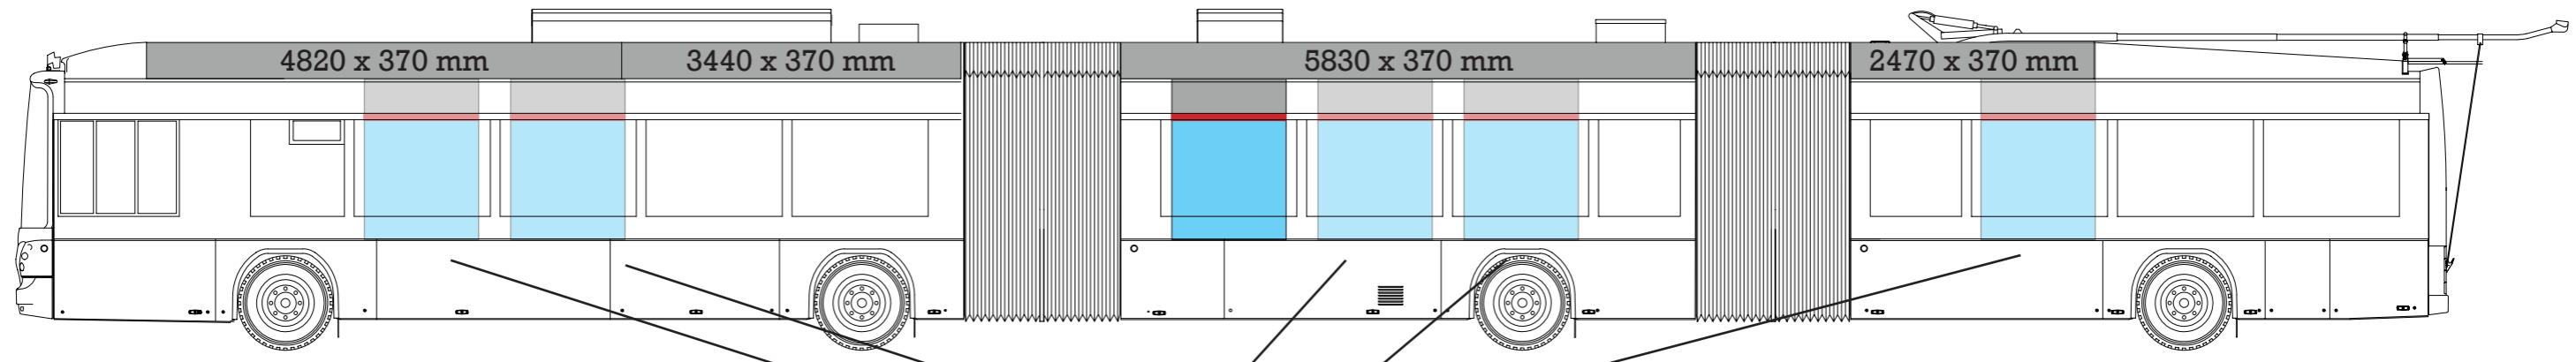

## Rooftop advertising with moving poster (articulated trolleybus)

These are additional possible positions for the moving poster.

### Moving poster

Total dimensions: 1165 x 1645 mm

Body: 1165 x 350 mm

Rubber seal\*: 1165 x 65 mm

Window: 1165 x 1230 mm

\*Please do not place important design elements in this space as this seal cannot be covered.

## Rooftop advertising with moving poster (double-articulated trolleybus)

These are additional possible positions for the moving poster.