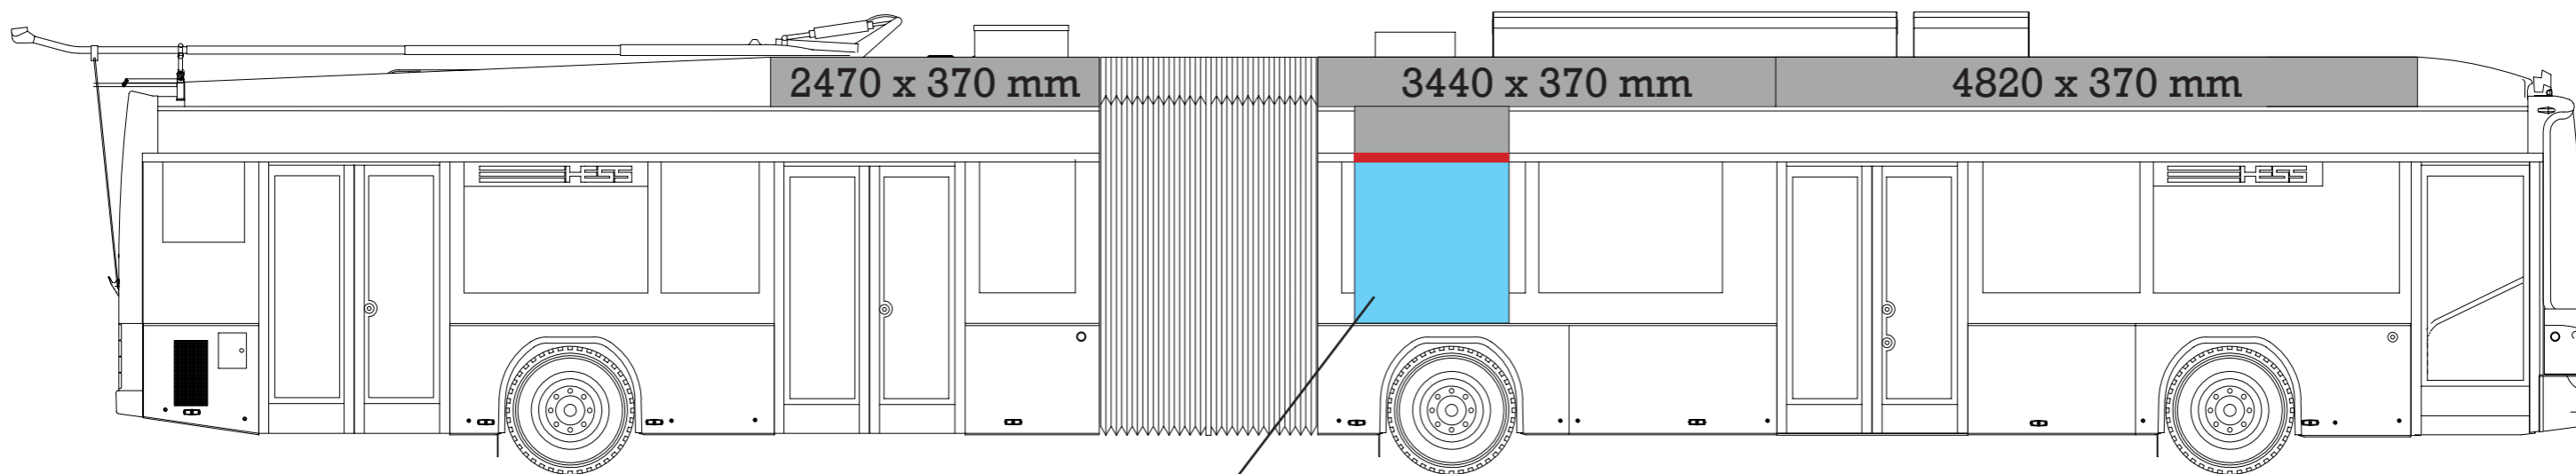

## Rooftop advertising with moving poster (articulated trolleybus)

These are additional possible positions for the moving poster.

### Moving poster

Total dimensions: 1165 x 1645 mm

Body: 1165 x 350 mm

Rubber seal\*: 1165 x 65 mm

Window: 1165 x 1230 mm

\*Please do not place important design elements in this space as this seal cannot be covered.

## Rooftop advertising with moving poster (double-articulated trolleybus)

These are additional possible positions for the moving poster.