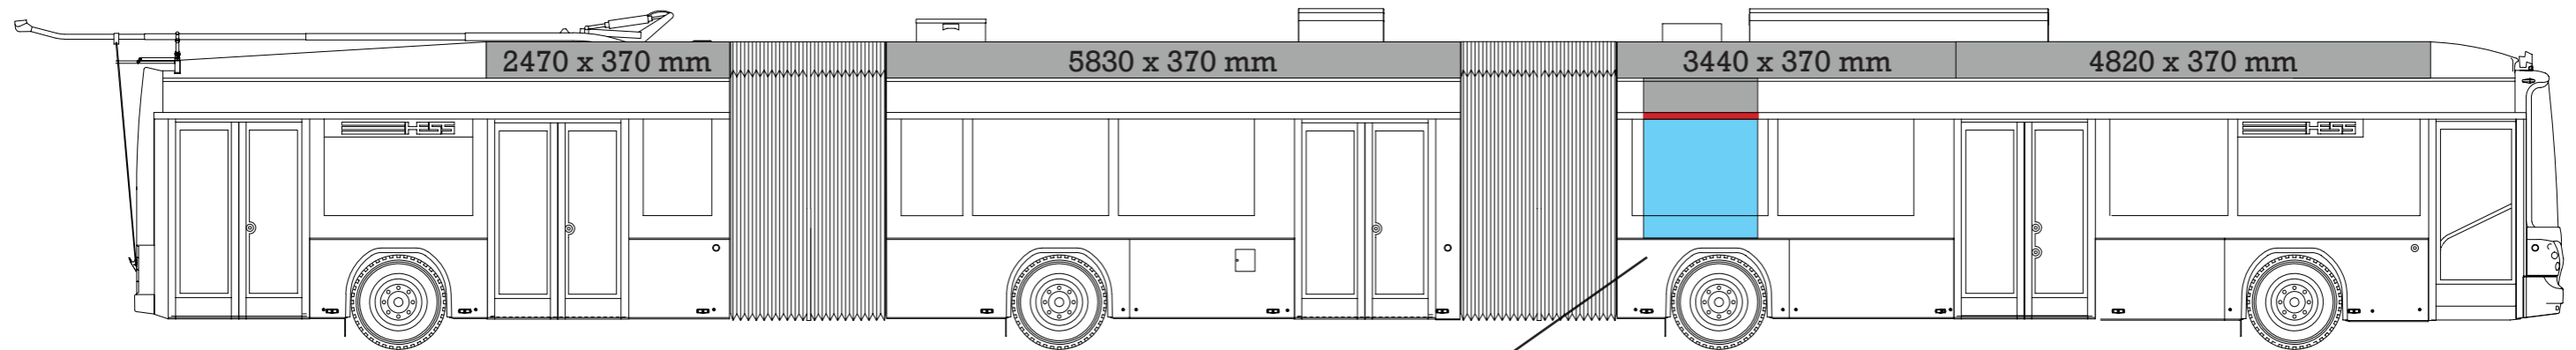

## Rooftop advertising with moving poster (articulated trolleybus)

These are additional possible positions for the moving poster.

### Moving poster

Total dimensions: 1165 x 1645 mm

Body: 1165 x 350 mm

Rubber seal\*: 1165 x 65 mm

Window: 1165 x 1230 mm

\*Please do not place important design elements in this space as this seal cannot be covered.

## Rooftop advertising with moving poster (double-articulated trolleybus)

These are additional possible positions for the moving poster.