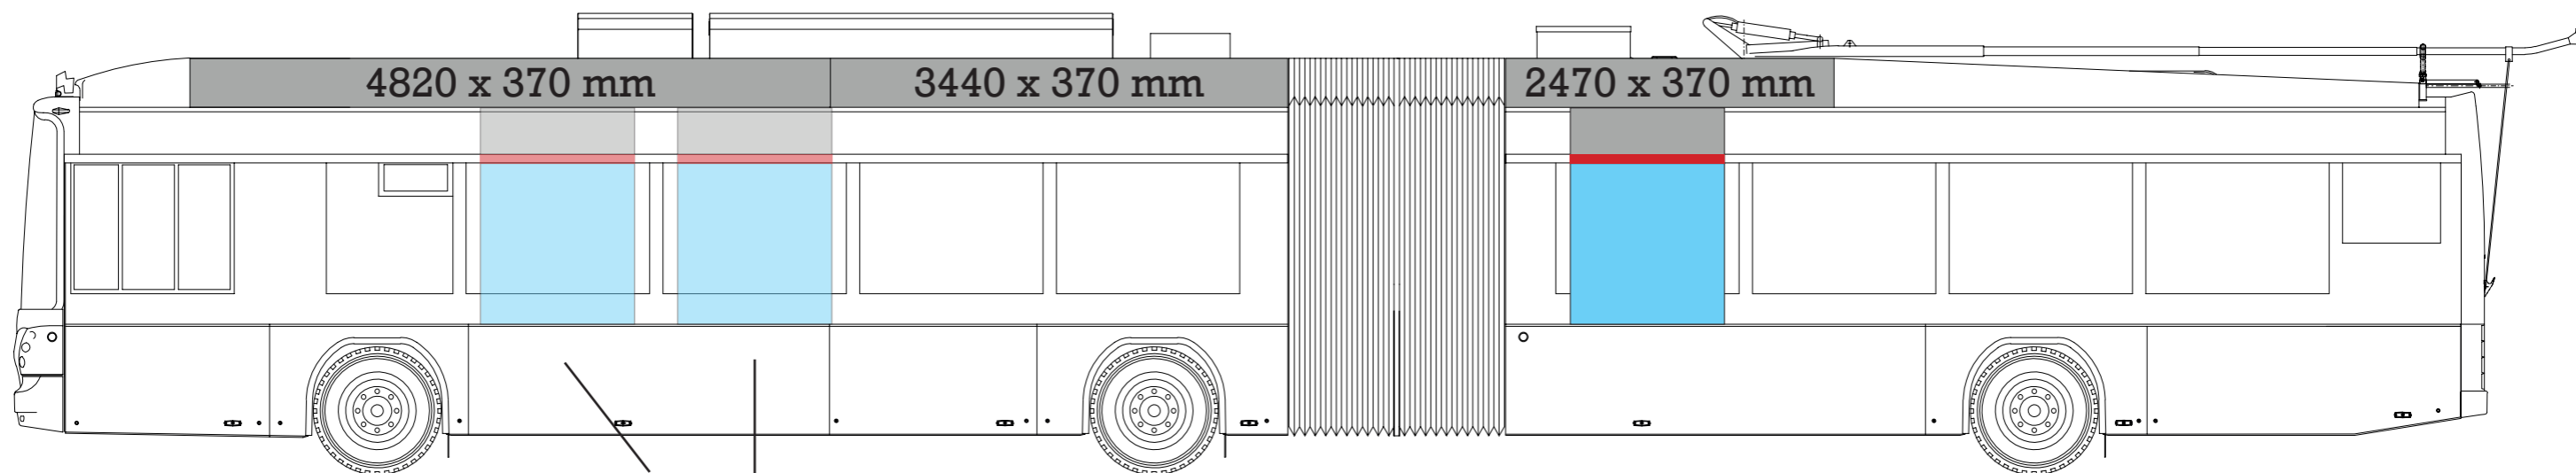

## Rooftop advertising with moving poster (articulated trolleybus)

These are additional possible positions for the moving poster.

### Moving poster

Total dimensions: 1165 x 1645 mm

Body: 1165 x 350 mm

Rubber seal\*: 1165 x 65 mm

Window: 1165 x 1230 mm

\*Please do not place important design elements in this space as this seal cannot be covered.

## Rooftop advertising with moving poster (double-articulated trolleybus)

These are additional possible positions for the moving poster.